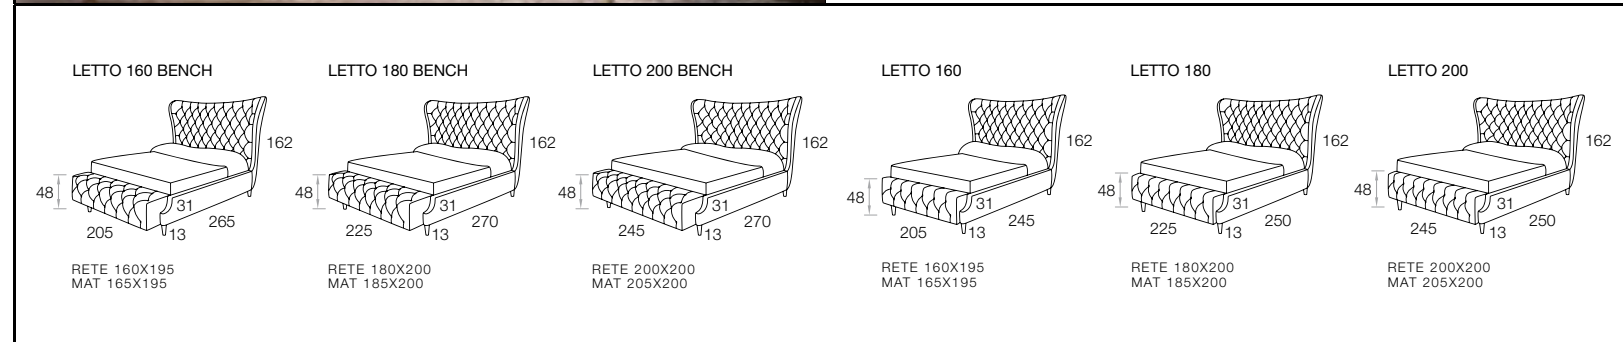

SCHEDE TECNICHE / technical specifications

CLUB LETTO pag.5