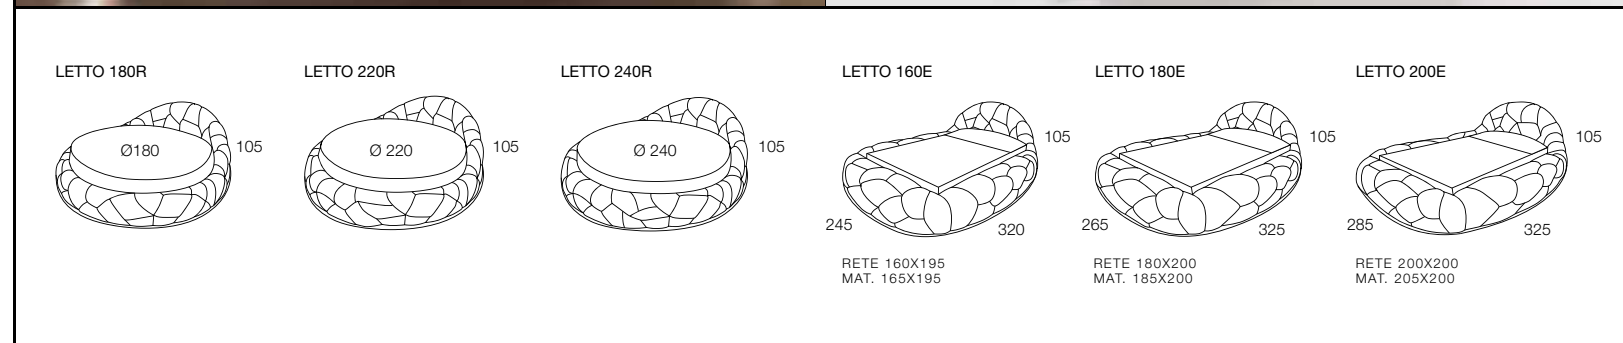

PLUMO LETTO pag.38

MODELLO model	ARTICOLO article	TIPOLOGIA tipology	FINITURA finishing	DIMENSIONI dimensions
	1410	TAVOLO table	NICHEL LUCIDO PIANO IN VETRO EXTRA-CHIARO polished nickel extra-clear glass top	H 76 cm L 140 cm P 140 cm
	1420	TAVOLO DOPPIO double table	NICHEL LUCIDO PIANO IN VETRO EXTRA-CHIARO polished nickel extra-clear glass top	H 76 cm L 260 cm P 120 cm

LOTUS TAVOLO pag.76

MODELLO model	ARTICOLO article	TIPOLOGIA tipology	FINITURA finishing	DIMENSIONI dimensions
	1340	TAVOLO CON LUCE table with light	NICHEL LUCIDO PIANO IN VETRO EXTRA-CHIARO SFERA IN VETRO polished nickel extra-clear glass top glass ball	H 56 cm L 80 cm P 80 cm

MONTALCINO TAVOLO pag.108

MODELLO model	ARTICOLO article	TIPOLOGIA tipology	FINITURA finishing	DIMENSIONI dimensions
	1450	TAVOLO table	BASE IN ULIVO PIANO IN VETRO EXTRA-CHIARO olive base extra-clear glass top	H 78 cm L 170 cm P 170 cm
	1460	TAVOLO DOPPIO double table	BASE IN ULIVO PIANO IN VETRO EXTRA-CHIARO olive base extra-clear glass top	H 78 cm L 320 cm P 140 cm

SPIDER TAVOLO pag.36

MODELLO model	ARTICOLO article	TIPOLOGIA tipology	FINITURA finishing	DIMENSIONI dimensions
	1350	TAVOLO TONDO round table	NICHEL LUCIDO PIANO IN VETRO EXTRA-CHIARO polished nickel extra-clear glass top	H 36 cm L 110 cm P 110 cm
	1360	TAVOLO OVALE oval table	NICHEL LUCIDO PIANO IN VETRO EXTRA-CHIARO polished nickel extra-clear glass top	H 36 cm L 140 cm P 80 cm